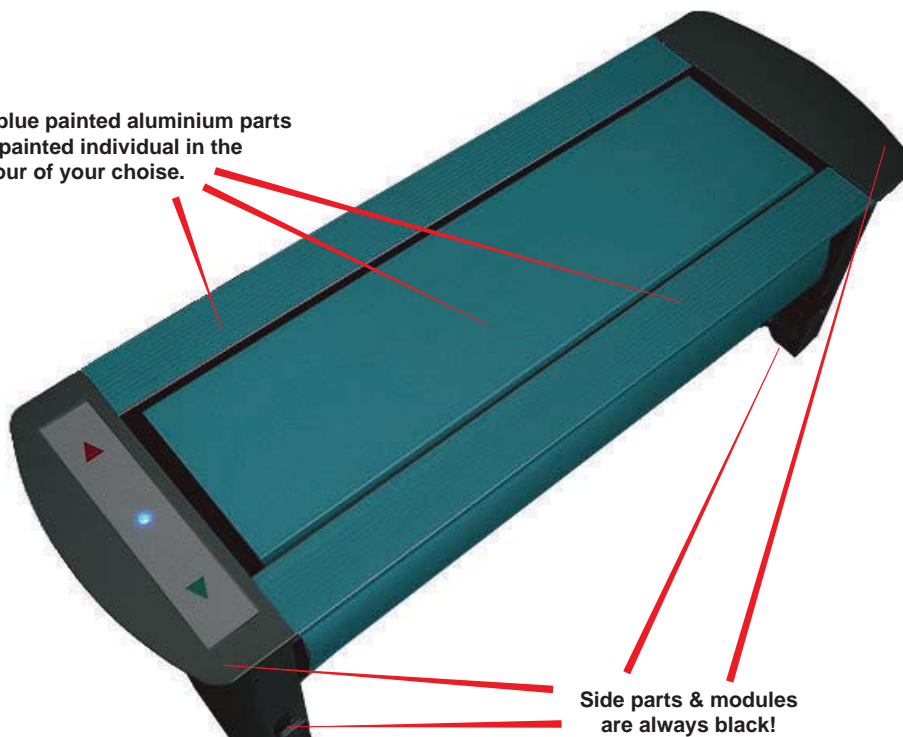

Special options

Powder-coated / Liquid painted in special colour
- Basic Series -

In the picture blue painted aluminium parts could be painted individual in the colour of your choice.

Side parts & modules are always black!