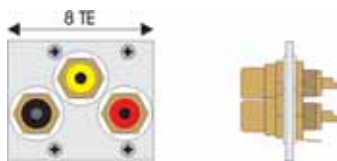

8TE Module 3x RCA female, solderable or feedthrough

Type	Item No.
AF-Mod-8 3xRCA female green/red/black solderable	06006368
AF-Mod-8 3xRCA female/female green/red/black feedthrough	06006438