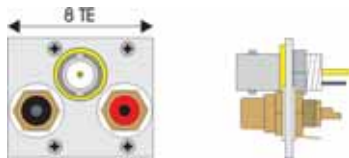

8TE Module BNC female and 2x RCA female, solderable or feedthrough

Type	Item No.
AF-Mod-8 BNC female+2xRCA female solderable	06006378
AF-Mod-8 BNC female+2xRCA female feedthrough	06006440