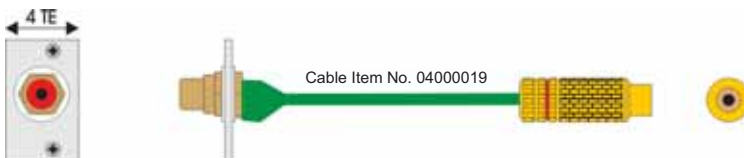

4TE Module RCA female/RCA coupling

Type	Item No.
AF-Mod-4 RCA female/RCA coupling 0.3m yellow	06006087
AF-Mod-4 RCA female/RCA coupling 0.3m red	06006020
AF-Mod-4 RCA female/RCA coupling 0.3m black	06006021