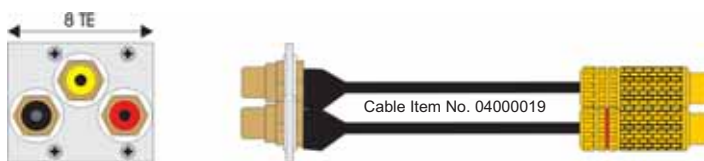

8TE Module 3x RCA female/3x RCA coupling

Type	Item No.
AF-Mod-8 3xRCA female/3xRCA coupling 0,3m green/red/black	06006367