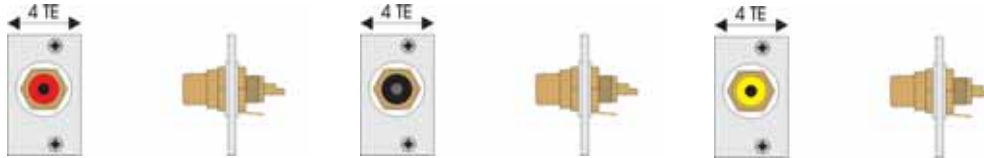

4TE Module RCA female, solderable

Type	Item No.
AF-Mod-4 RCA female, solderable yellow	06006082
AF-Mod-4 RCA female, solderable red	06006018
AF-Mod-4 RCA female, solderable black	06006019