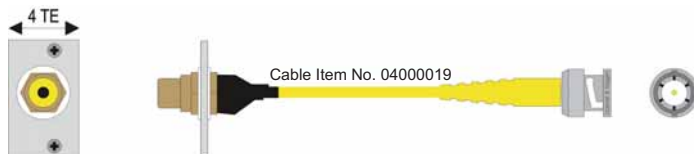

4TE Module RCA female/BNC male

Type	Item No.
AF-Mod-4 RCA female/BNC male 3m yellow	06006092