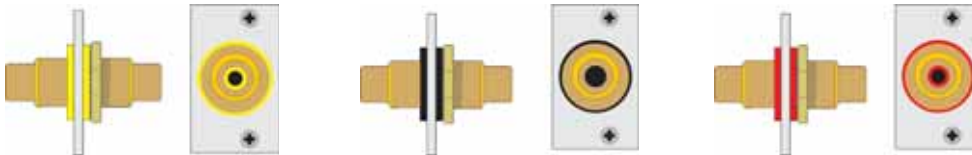

4TE Module RCA female, feedthrough

Type	Item No.
AF-Mod-4 RCA female, feedthrough yellow	06006434
AF-Mod-4 RCA female, feedthrough red	06006432
AF-Mod-4 RCA female, feedthrough black	06006433