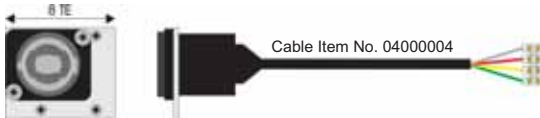

Speakon / PowerCon

Customized solutions available on request

8 TE module Speakon female, solderable

Type	Item No.
AF-Mod-8 Speakon female-4pin, solderable	06006100

8 TE module Speakon female / lüster terminal

Type	Item No.
AF-Mod-8 Speakon female-4p/luster 0,3m	06006274

8 TE module PowerCon female, solderable, blue (IN) and grey (OUT)

Type	Item No.
AF-Mod-8 PowerCon female solderable, blue (In)	06006210
AF-Mod-8 PowerCon female solderable, grey (Out)	06006209