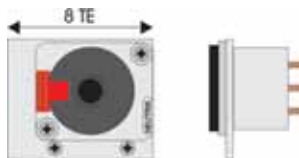

4 TE module 6,3mm stereo plug female, Neutrik, solderable

Type	Item No.
AF-Mod-8 6,3 stereo plug female Neutrik, solderable	06006251