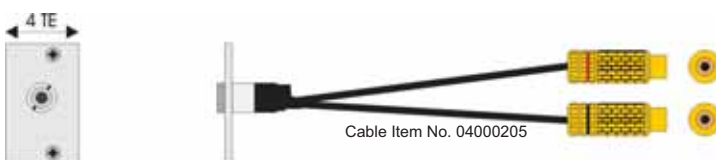

4 TE module 3,5mm stereo plug female / 2x RCA (Cinch) coupling

Type	Item No.
AF-Mod-4 3,5 stereo plug female/2xRCA (Cinch) coupling 0,3m	06006059
AF-Mod-4 3,5 stereo plug female/2xRCA (Cinch) coupling 1,0m	06006243