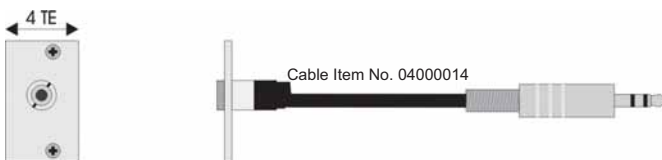

4 TE module 3,5mm stereo plug female / 3,5mm stereo plug male

Type	Item No.
AF-Mod-4 3,5 stereo plug female/3,5 stereo plug male 0,3m	06006024
AF-Mod-4 3,5 stereo plug female/3,5 stereo plug male 1,0m	06006178
AF-Mod-4 3,5 stereo plug female/3,5 stereo plug male 2,0m	06006281
AF-Mod-4 3,5 stereo plug female/3,5 stereo plug male 3,0m	06006091
AF-Mod-4 3,5 stereo plug female/3,5 stereo plug male 5,0m	06006310
AF-Mod-4 3,5 stereo plug female/3,5 stereo plug male 10,0m	06006157