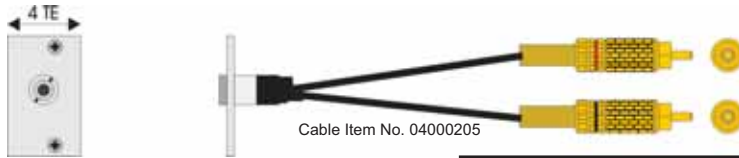

4 TE module 3,5mm stereo plug female / 2x RCA (Cinch) male

Type	Item No.
AF-Mod-4 3,5 stereo plug female/2xRCA (Cinch) male 1,0m	06006256
AF-Mod-4 3,5 stereo plug female/2xRCA (Cinch) male 3,0m	06006293
AF-Mod-4 3,5 stereo plug female/2xRCA (Cinch) male 10,0m	06006155