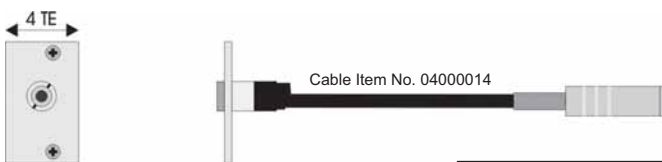

4 TE module 3,5mm stereo plug female / 3,5mm stereo plug coupling

Type	Item No.
AF-Mod-4 3,5 stereo plug female/3,5 stereo plug coupling 0,3m	06006023
AF-Mod-4 3,5 stereo plug female/3,5 stereo plug coupling 1,0m	06006244