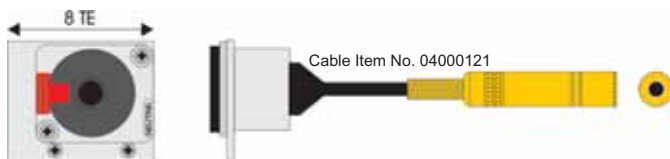

4 TE module 6,3mm stereo plug female / 6,3mm stereo plug coupling, Neutrik

Type	Item No.
AF-Mod-8 6,3 stereo plug female/6,3 stereo plug coupling Neutrik 0,3m	06006255