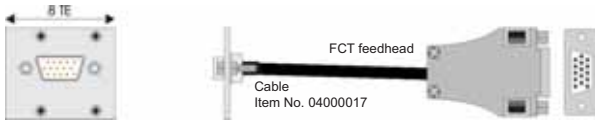

8 TE Module VGA male / VGA female

Type	Item No.
AF-Mod-8 VGA male/VGA female	06006052