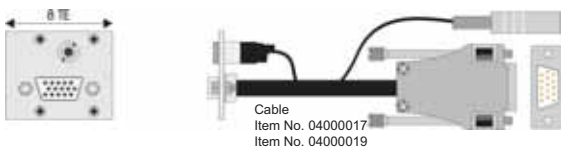

8 TE Module VGA female and 3,5mm mini jack / VGA male and 3,5mm mini coupling

Type	Item No.
AF-Mod-8 VGA female+3,5 mini jack/ VGA male+3,5 mini coupling	06006259