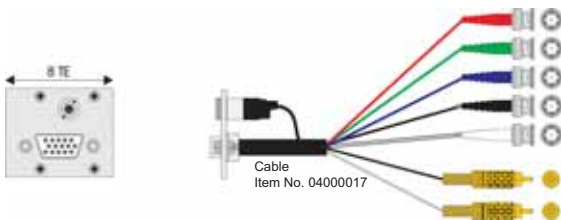

8 TE Module VGA female and 3,5mm mini jack / 5x BNC male and 2x RCA (Cinch) male

Type	Item No.
AF-Mod-8 VGA female+3,5 mini jack/ 5xBNC male+2x RCA (Cinch) male	06006225