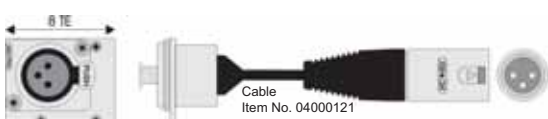

8TE Module XLR female 3pin / XLR male 3pin, Neutrik

Type	Item No.
AF-Mod-8 XLR female 3pin/XLR male 3pin Neutrik	0,3m 06006029
AF-Mod-8 XLR female 3pin/XLR male 3pin Neutrik	1,0m 06006179
AF-Mod-8 XLR female 3pin/XLR male 3pin Neutrik	3,0m 06006248
AF-Mod-8 XLR female 3pin/XLR male 3pin Neutrik	10,0m 06006199