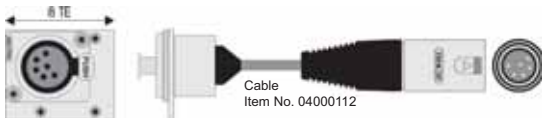

8TE Module XLR female 6pin / XLR male 6pin, Neutrik

Type	Item No.
AF-Mod-8 XLR female 6pin/XLR male 6pin Neutrik	0,3m 06006147