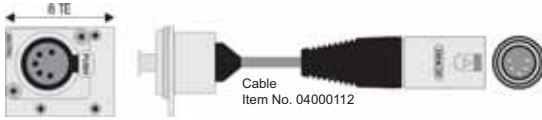

8TE Module XLR female 5pin / XLR male 5pin, Neutrik

Type	Item No.
AF-Mod-8 XLR female 5pin/XLR male 5pin Neutrik	0,3m 06006099