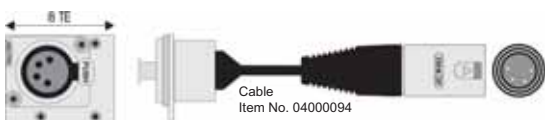

8TE Module XLR female 4pin / XLR male 4pin, Neutrik

Type	Item No.
AF-Mod-8 XLR female 4pin/XLR male 4pin Neutrik	0,3m 06006068
AF-Mod-8 XLR female 4pin/XLR male 4pin Neutrik	3,0m 06006250
AF-Mod-8 XLR female 4pin/XLR male 4pin Neutrik	1,5m 06006300