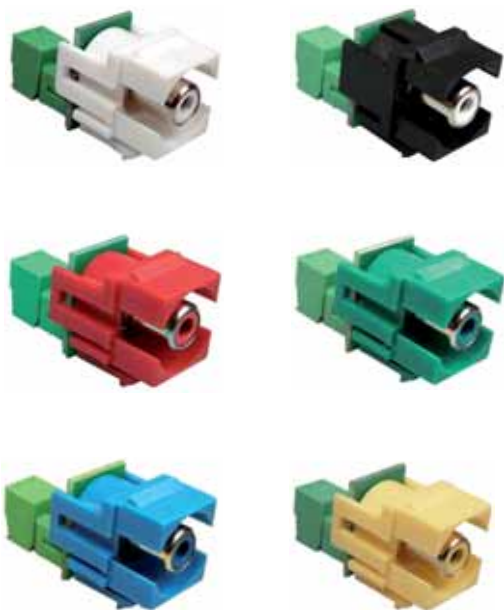

Screwing/Clamping Module Keystone

- 3pin
- Housing colour black, with labeling

Type	
Screwing/Clamping module Keystone	black

► Further modules on following sides!

RCA (Cinch)

RCA (Cinch) Connector Keystone

Cinch Connector Keystone

- Female/Push or Screwing terminal Keystone
- Housing colours:
 - white
 - black
 - red
 - green
 - blue
 - yellow

Type	
RCA connector female/push or screwing terminal, Keystone	white
RCA connector female/push or screwing terminal, Keystone	black
RCA connector female/push or screwing terminal, Keystone	red
RCA connector female/push or screwing terminal, Keystone	green
RCA connector female/push or screwing terminal, Keystone	blue
RCA connector female/push or screwing terminal, Keystone	yellow