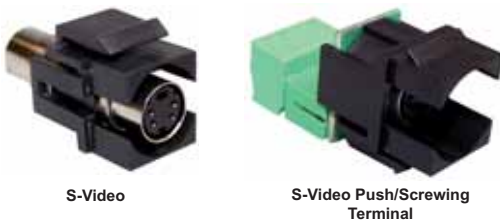

System Keystone Module

Keystone Modules

With the new Keystone System we offers you maximum use on minimum space with a big range of Patch and connection possibilities. The system is easy to integrable in a lot of applications with the 19" mounting frame, the top hat rail frames and the universal mounting frames for switch frames.

S-Video / S-Video Push/Screwing Terminal

S-Video Modul / S-Video Push/Screwing Terminal Keystone

- Female/Female Keystone
- Housing colour black

Type	
S-Video module female/female Keystone	black
S-Video push/screwing terminal female/female Keystone	black
S-Video cut/screwing terminal female/female Keystone	black

Stereo phone 3,5mm Push/Screwing terminal Keystone

- Female / Push/Screwing terminal
- Housing colour black, with labeling

Type	
Stereo phone 3,5mm push/screwing terminal Keystone	black

► Further modules on following sides!