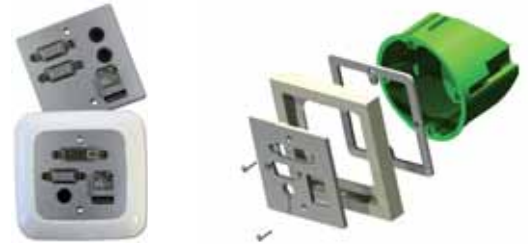

Connector Panels

and Modules

for Switch Frame Series

Connector panels for light switch frames

KOMTECH offers module carriers for all common light switch frames. That way you can integrate up to 8TE on one carrier. The manufacturing of aluminium makes it a long-living product with a high quality surface. Custom requests may be consider anytime.

The range of light switch frames of all manufactures is growing constantly. To be able to combine as many connectors in one switch frame as possible we offer spezial fixed mounted forms for some programs. These are mounted non-modular, but they offers the option to mount up to 6 different female connectors on a small space.

Modular mounting - multifaceted options

Examples - modules not includes in delivery

Standard configurations for light switch frames

Depending on connector type the module may be delivered backside in following versions: